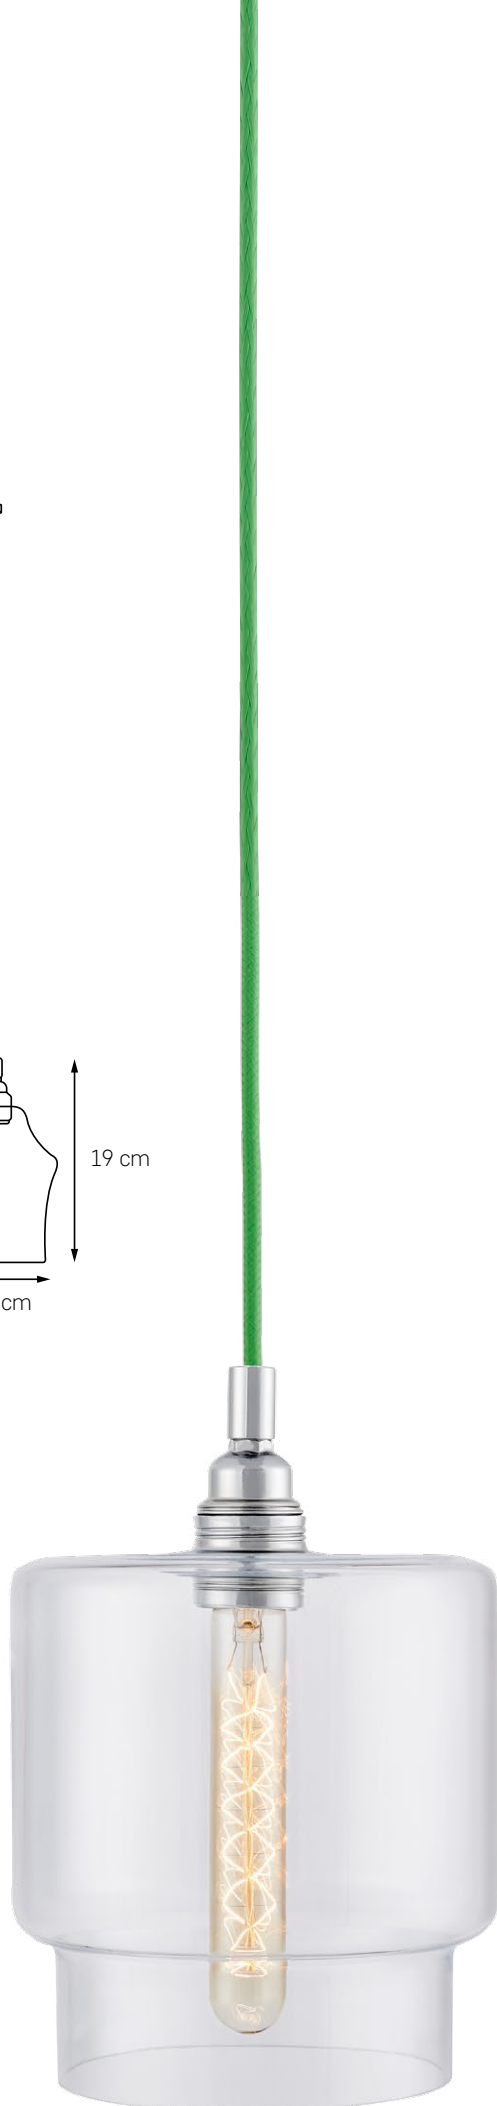

LONGIS SPIDER

MOC: MAX 7 x 60W
GWINT: E27
ZASILANIE: 230V
NIE ZAWIERA ŹRÓDEŁ ŚWIATŁA

● KOLOR: CZARNY 10681702