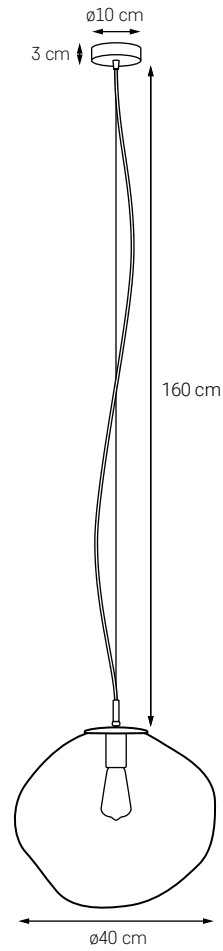

AVIA L

MOC: MAX 60W
GWINT: E27
ZASILANIE: 230V
NIE ZAWIERA ŹRÓDŁA ŚWIATŁA

- KOLOR: TRANSPARENT 10413109
- KOLOR: BURSZTYN 10418115
- KOLOR: GRAFIT 10423108